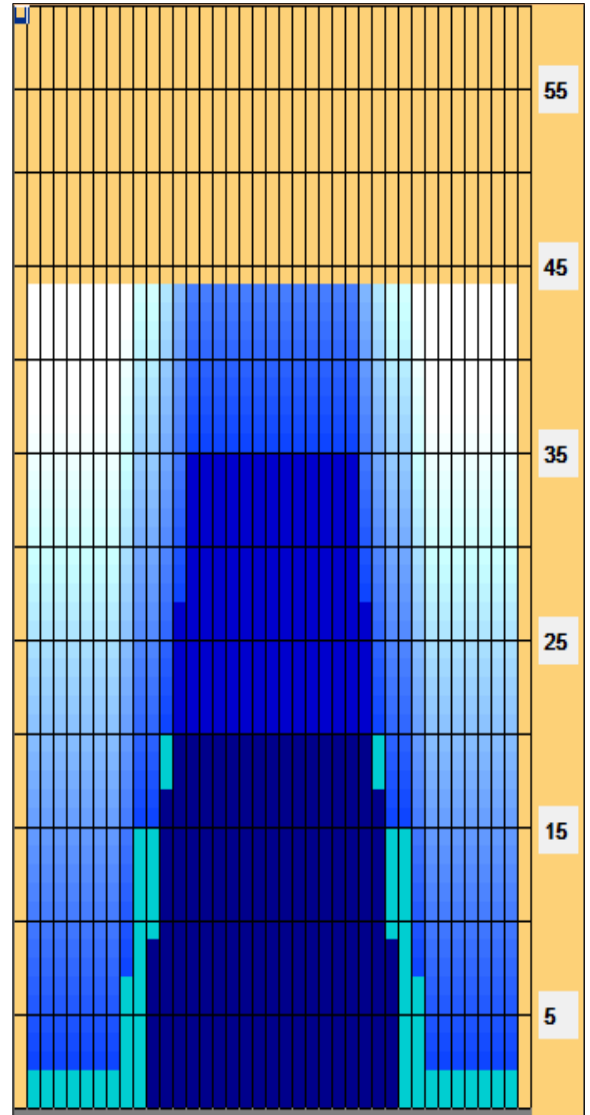

Ernst-Walldorf-Turnier 2017

Seniorentrio Turnier in Düsseldorf

Oil Pattern Distance:	44 Feet	Reverse Brush	44 Feet	Oil Per	50 uL
Forward Oil Total:	10.85 mL	Reverse Oil	10.25 mL	Volume Oil Total:	21.1 mL
Forward Boards Crossed:	217 Boards	Reverse Boards Crossed:	205 Boards	Total Boards Crossed:	422 Boards

	Start	Stop	Loads	Speed	Crossed	Start	End	Feet	T.Oil
1	2L	2R	2	18	74	0.0	2.5	2.5	3700
2	9L	9R	2	18	46	2.5	7.6	5.1	2300
3	10L	10R	3	18	63	7.6	15.2	7.6	3150
4	12L	12R	2	18	34	15.2	20.3	5.1	1700
5	2L	2R	0	18	0	20.3	24.0	3.7	0
6	2L	2R	0	22	0	24.0	33.0	9.0	0
7	2L	2R	0	30	0	33.0	44.0	11.0	0

Navigation: Forward Reverse More

	Start	Stop	Loads	Speed	Crossed	Start	End	Feet	T.Oil
1	2L	2R	0	30	0	44.0	35.0	-9.0	0
2	14L	14R	3	18	39	35.0	27.4	-7.6	1950
3	13L	13R	4	18	60	27.4	17.2	-10.2	3000
4	12L	12R	4	14	68	17.2	9.3	-7.9	3400
5	11L	11R	2	10	38	9.3	6.5	-2.8	1900
6	2L	2R	0	10	0	6.5	0.0	-6.5	0

Navigation: Forward Reverse More

Conditioner:
Type In or Select
One

TransferType:
Type In or Select
One

- Forward
- Reverse
- Combined
- Buff

At 44 feet in length, the oil line is very high and extends far down lane giving hold area like no other pattern in the series. Players will have to target along the highest point of oil much longer to prosper on this Houseshoot pattern.